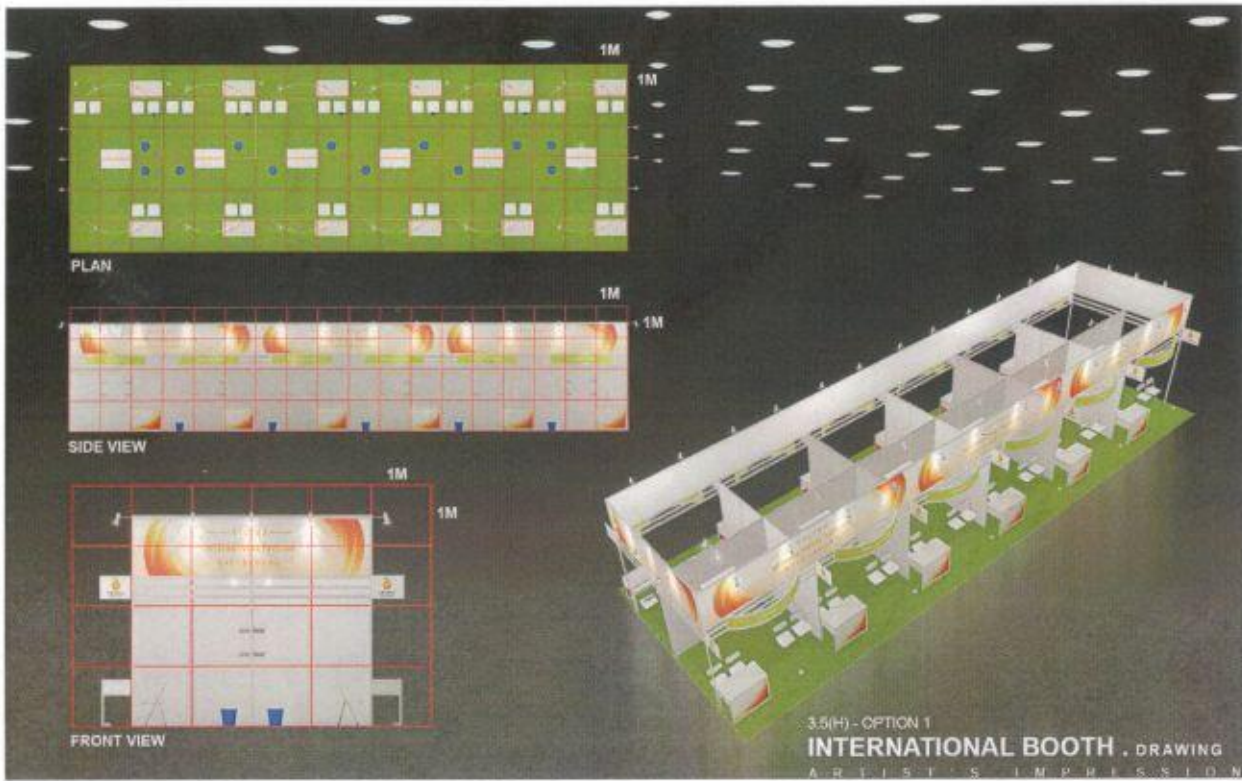

Appendix 2  
 Special Design Package 1 – USD 70.00 per SQ meter

Special Design Package 2 – USD 58.00 per SQ meter

All Special Design comes with:-

- a) 01 information desk
- b) 02 folding chairs
- c) 01 waste basket
- d) 01 13amp power point
- e) 02 fluorescent light
- f) 9sqm needle punch carpet
- g) 01 fascia board with company name