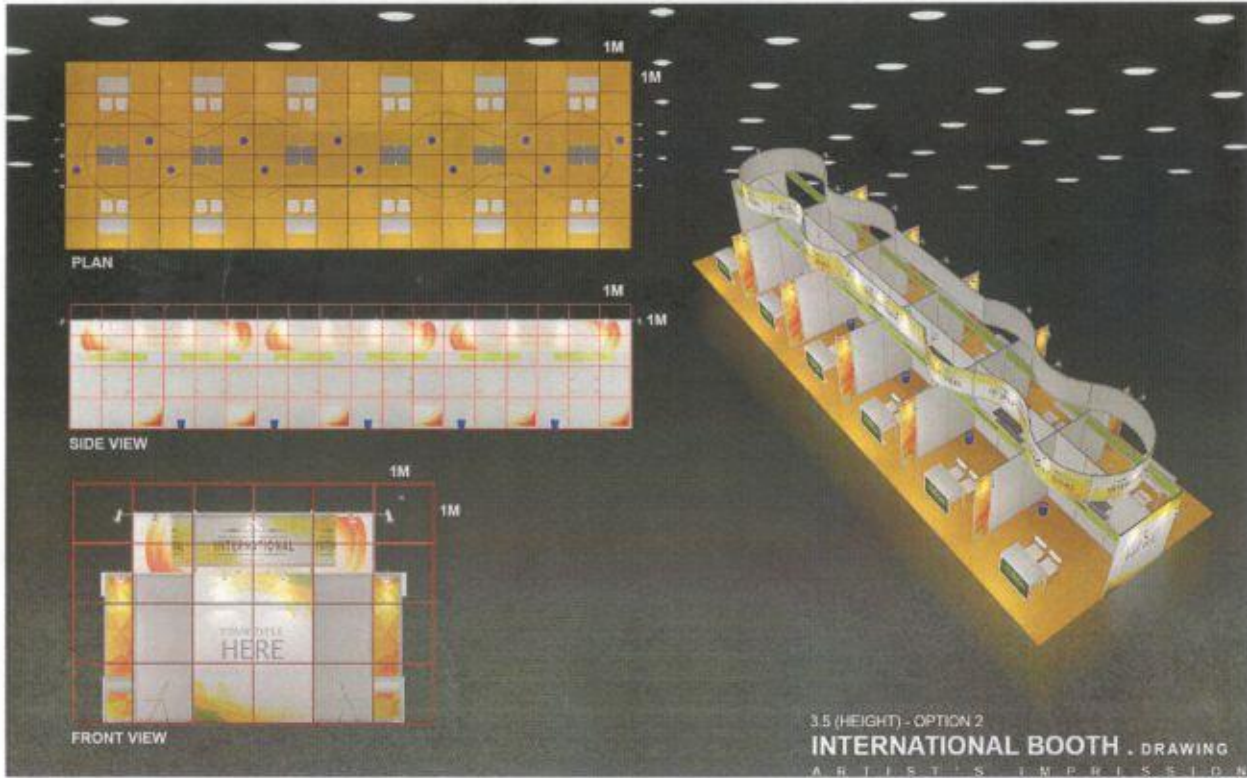

Appendix 2  
 Special Design Package 1 – USD 70.00 per SQ meter

Special Design Package 2 – USD 58.00 per SQ meter

All Special Design comes with:-

- a) 01 information desk
- b) 02 folding chairs
- c) 01 waste basket
- d) 01 13amp power point
- e) 02 fluorescent light
- f) 9sqm needle punch carpet
- g) 01 fascia board with company name